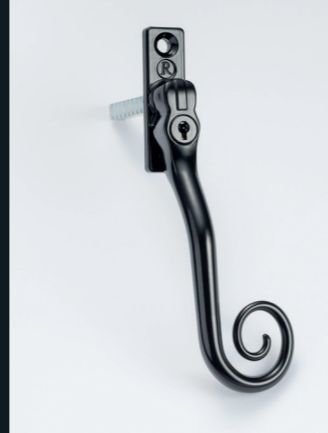

ROMATOPOLA MONKEYTAIL & PEARDROP

10" working and dummy stays available

Available in RH and LH designs

THE ROMATOPOLA RANGE

Available in a range of nine exclusive finishes, the Romatopola hardware is both attractive and practical. The handles are all key locking for added security, with a positive stop (which prevents over-stressing the gearbox). The matching stays are available with working or dummy pegs to give you full flexibility when customising your windows. Add charming character to your already beautiful Residence Collection windows.

Both working and dummy butt hinges have the same appearance when closed. Dummy butt hinges are mounted onto the appropriate position to the outside of the window and allow the use of modern egress and friction hinges. Choosing dummy butt hinges with dummy peg stays is visually traditional with modern functionality.