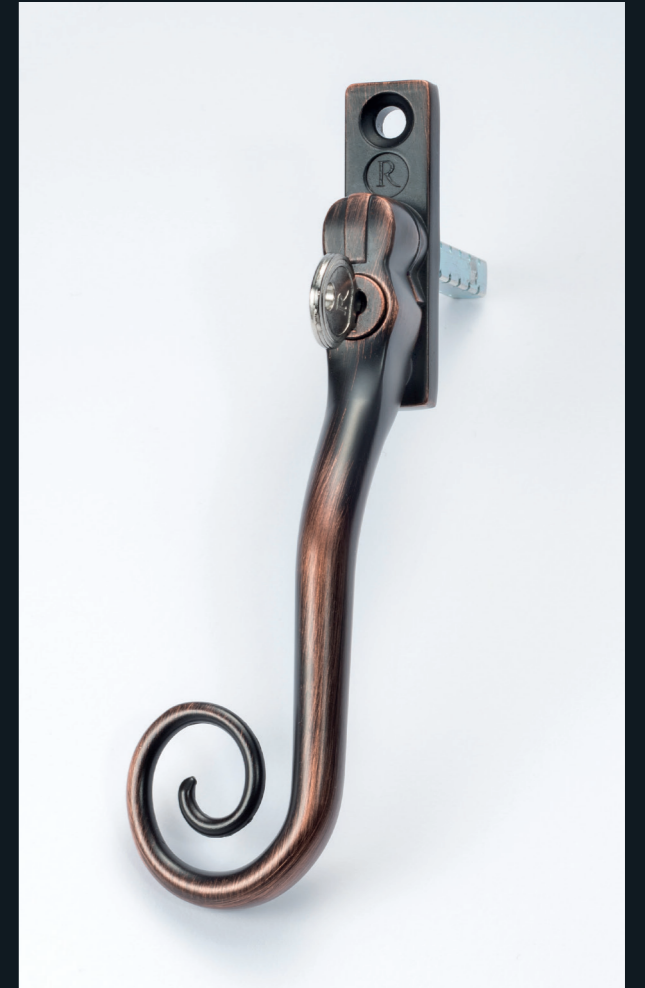

ROMATOPOLA MONKEYTAIL & PEARDROP

10" working and dummy stays available

Available in RH and LH designs

THE ROMATOPOLA RANGE

Available in a range of nine exclusive finishes, the Romatopola hardware is both attractive and practical. The handles are all key locking for added security, with a positive stop (which prevents over-stressing the gearbox). The matching stays are available with working or dummy pegs to give you full flexibility when customising your windows. Add charming character to your already beautiful Residence Collection windows.

Choose one of the truly beautiful handles in the Romatopola range to add the finishing touch to your windows. Our hardware comes with the added benefit of a key locking handle function, leading the market in design and your safety in mind.